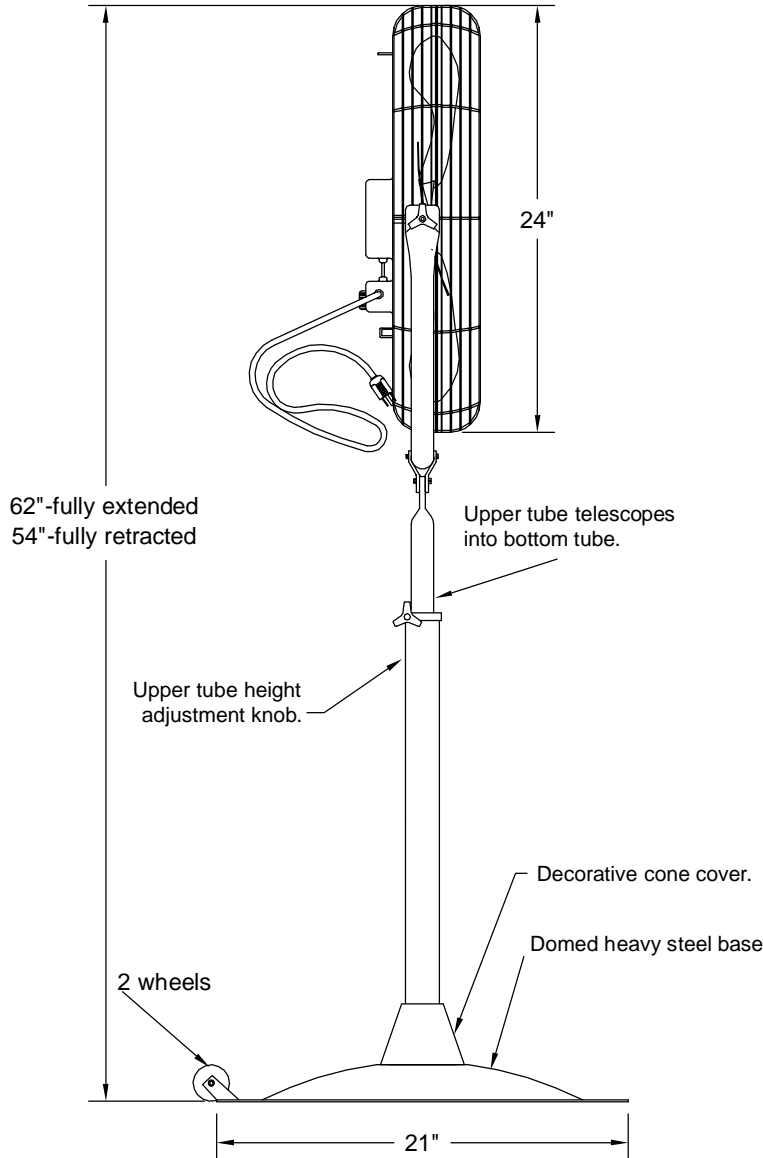

LEADER FAN

INDUSTRIES LIMITED

130 Claireville Dr., Toronto, Ontario, M9W5Y3
 Tel.#416-675-4700 Fax #416-675-4707
 Internet: www.leaderfan.com

MODEL CCUP20

20" Commercial 3 Speed Circulating Pedestal Fan

Standard Features

- Commercial duty 3 speed circulating fan.
- All metal construction.
- Standard OSHA guard.
- Sturdy tilt pedestal stand.
- Adjustable up to 62".
- 8' heavy duty cord.
- Easy Roll Wheels.
- Cord wrap.
- Packaged in one box.